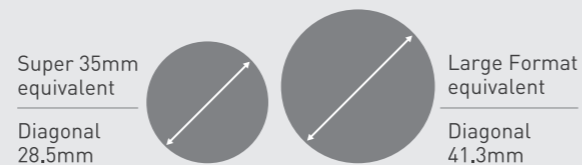

Duvo series

Specifications

OS-TECH
Optical Stabilized Technology

	Duvo 24-300	Duvo 25-1000
Model Name	FUJINON HZK24-300mm	FUJINON HZK25-1000mm
Focal Length	24-300mm (1x) 36-450mm (1.5x)	25-1000mm (1x) 37.5-1500mm (1.5x)
Zoom Ratio	12.5x	40x
Expander	x1.5	x1.5
T-No. / F-No.	T2.9-T4.2	F2.8-F5.0
Minimum Object Distance (M.O.D.) from front lens	0.88m	3.5m
Approx. Size	270.5mm	669mm
Approx. Mass	2.95kg	28.0kg
Front Diameter	114mm	—

Dual format Expander allows coverage of both Super35mm and Large Format camera sensors

Duvo series is equipped with an internal 1.5x expander* that widens the image circle while maintaining the peak optical performance. Even with a full frame-equivalent sensor, you can shoot with the same angle of view as a super 35mm sensor, expanding the range of cameras that can be used.

*When combined with a super 35mm sensor, it can be used as a 1.5x extender, extending the telephoto reach of the lens by 50%.

Diverse shooting style expanded with box and portable lenses

The three lenses are covering a wide range of focal lengths from 14mm to 1000mm. It enables a variety of shooting styles, such as telephoto shooting with the Duvo Box's 40x zoom and shooting with shoulder-mounted operation or Steadicam thanks to Duvo Portable's compact and lightweight design.

Focal length	Super 35mm*	14	24	25	100	300	1000
	2/3"	5.4	9.2	9.6	39	116	385
Duvo Box	HZK25-1000mm						
Duvo Portable	HZK24-300mm						
	HZK Wide						

*Sensor size: 24.90x14.00

Achieving high optical performance, producing a cinematic visual expression